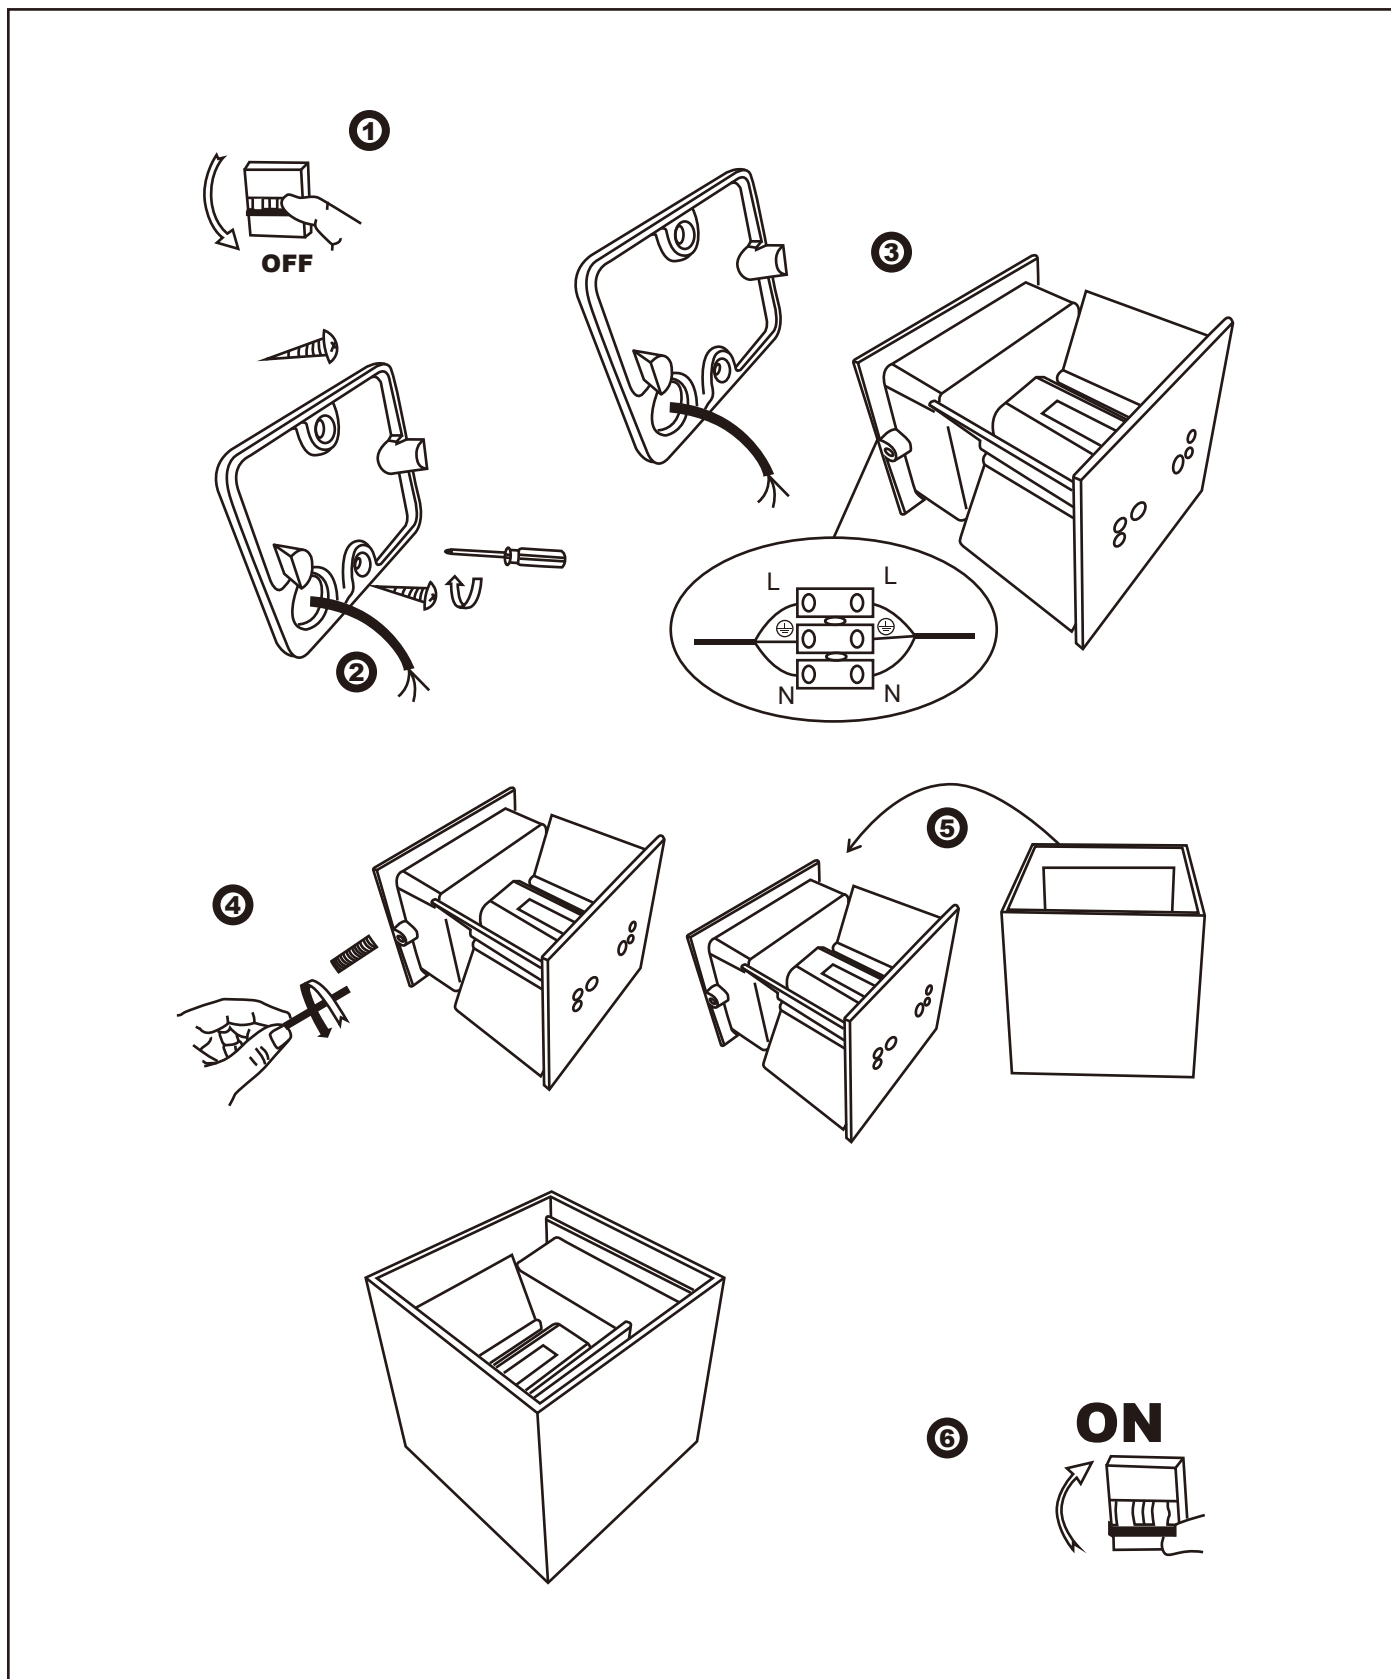

LUCIDE

INSTALLATION DRAWING SPECIFICATIONS

Dit product bevat een lichtbron van energie-efficiëntieklasse G (oude klasse A+).
Ce produit contient une source lumineuse de classe énergétique G (ancienne classe A+).
This product contains a light source of energy efficiency class G (old class A+).
Dieses Produkt enthält eine Lichtquelle der Energieeffizienzklasse G (alte Klasse A+).
Ten produkt zawiera ród o wiat a o klasie efektywno ci energetycznej G (stara klasa A+).