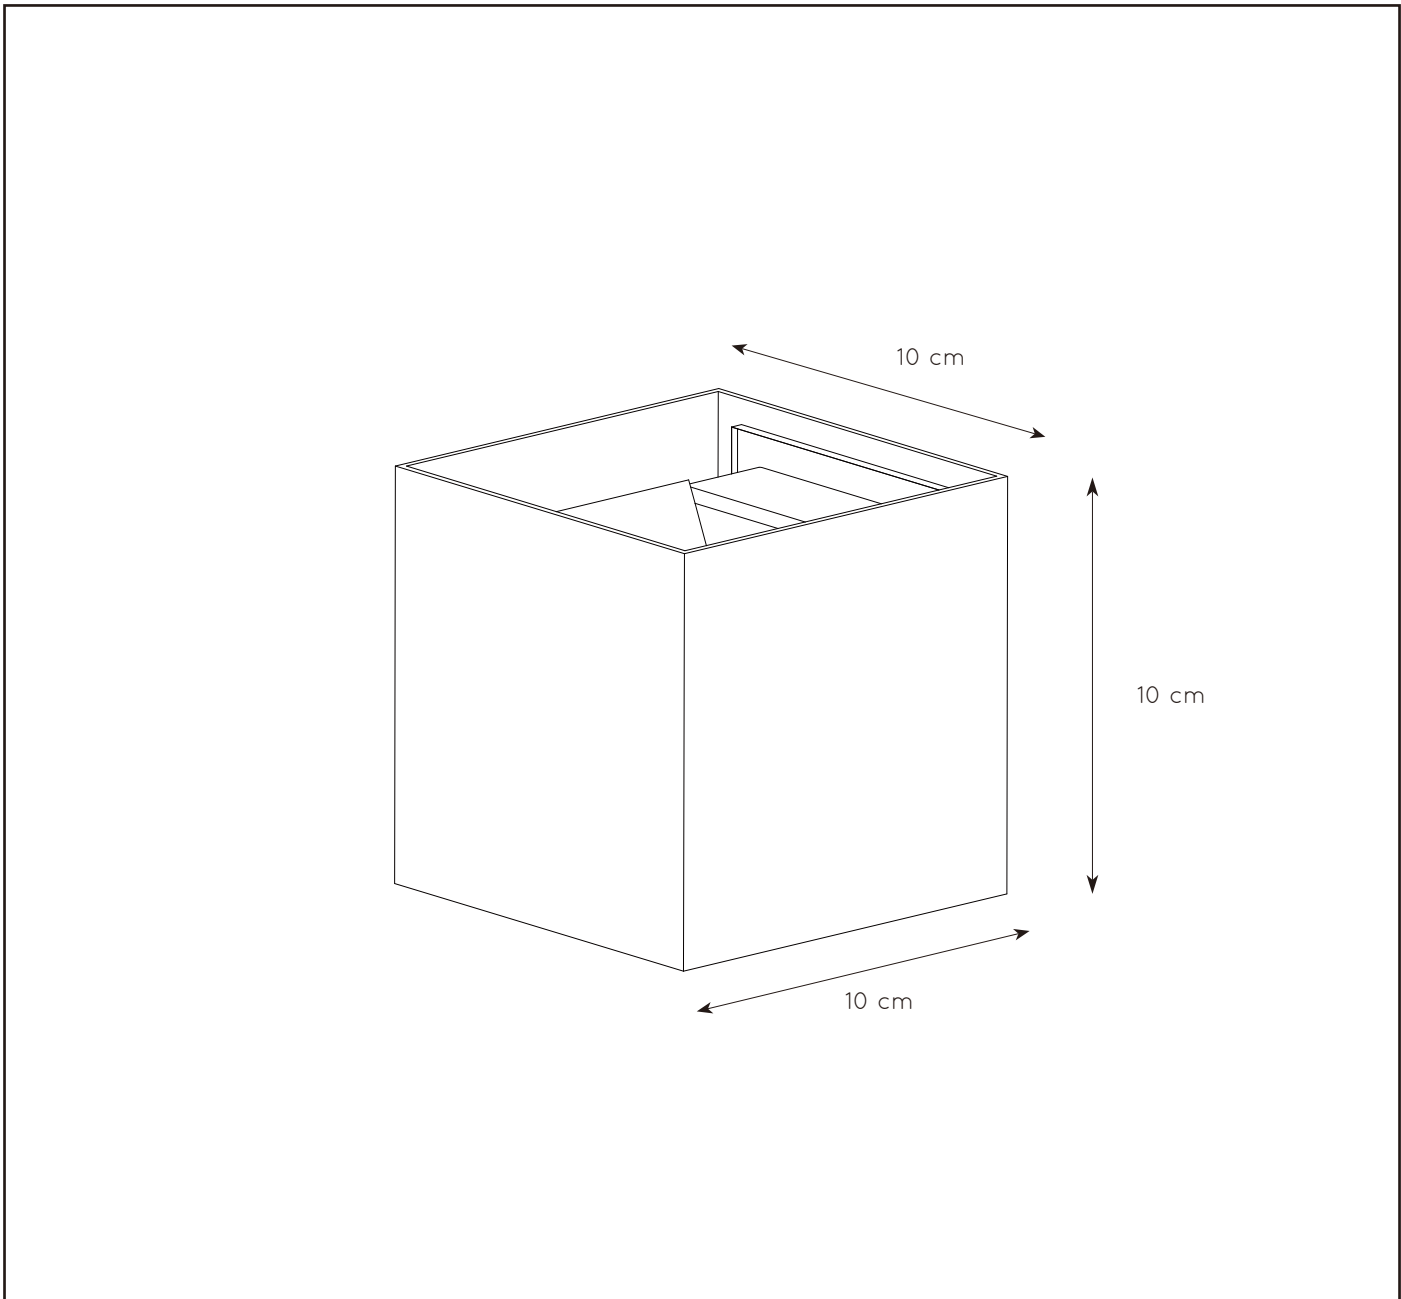

LUCIDE

TECHNICAL DRAWING & DIMENSIONS

AXI

Item number : 69200/06/30

EAN code : 5411212690005

Item number : 69200/06/31

EAN code : 5411212690012

For more specifications, dimensions please visit
www.lucide.com