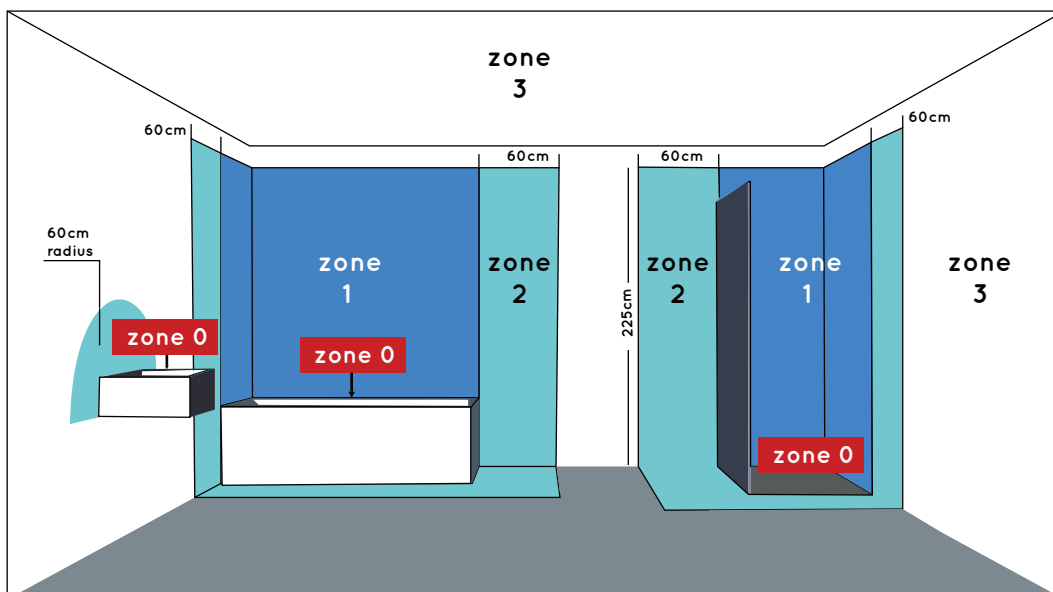

Product specifications

Dimmable : No

Light direction : Wall light

Adjustable in height : No
(Before Installation)

Directional : Yes Directional

Cable : No

Cable length : -

Sensor : Without Sensor

Control : Light Switch Control

IP-Class : 54

Electric class : 1

Light source including?: Yes

Lamp socket : LED

Light source number : 2

Power requirements : 220-240V~50Hz

Bulb type & maximum wattage : LED 2x3W