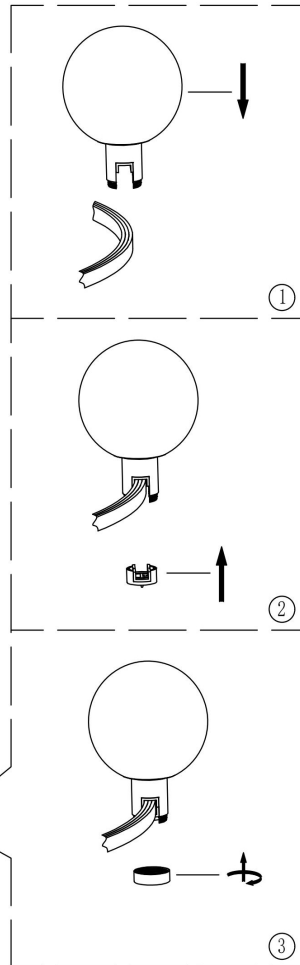

FREYA
TRADITION OF QUALITY

Instruction

FR4005PL-03B1

MAX 12W
700 Lumen

Model: FR4005PL-03B1

Collection: Loft

Pendant Lamps