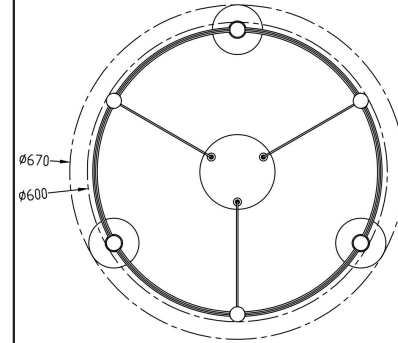

FREYA
TRADITION OF QUALITY

Instruction

FR4005PL-03B1

MAX 12W
700 Lumen

Model: FR4005PL-03B1

Collection: Loft

Pendant Lamps