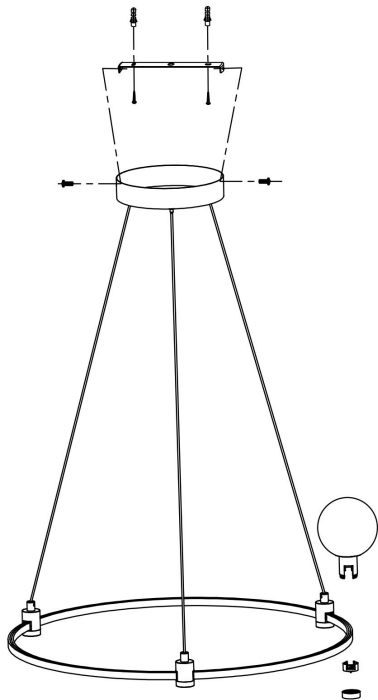

FREYA
TRADITION OF QUALITY

Instruction

FR4005PL-03B1

MAX 12W
700 Lumen

Model: FR4005PL-03B1

Collection: Loft

Pendant Lamps