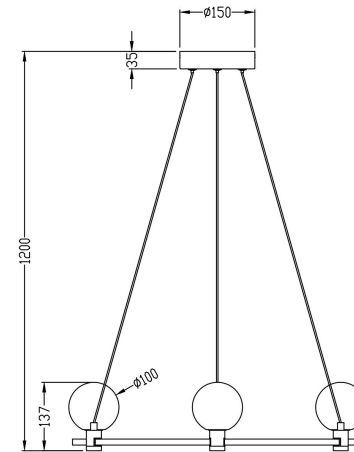

FREYA
TRADITION OF QUALITY

Instruction

FR4005PL-03B1

MAX 12W
700 Lumen

Model: FR4005PL-03B1

Collection: Loft

Pendant Lamps