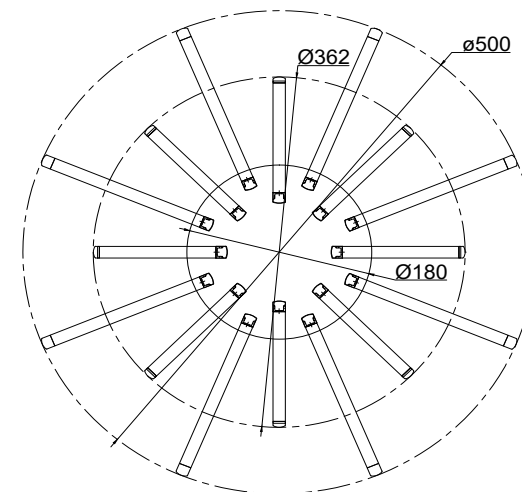

FREYA
TRADITION OF QUALITY

Instruction

FR6046CL-L50G

MAX 49W
3000 Lumen

Model: FR6046CL-L50G
Collection: LED
Series: New Series 046

Ceiling Lamps