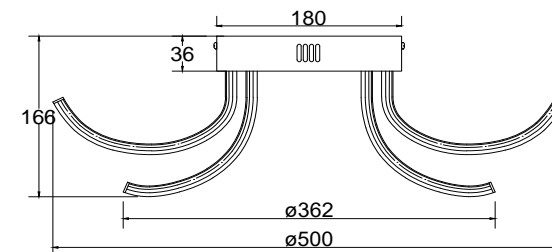

FREYA
TRADITION OF QUALITY

Instruction

FR6046CL-L50G

MAX 49W
3000 Lumen

Model: FR6046CL-L50G
Collection: LED
Series: New Series 046

Ceiling Lamps