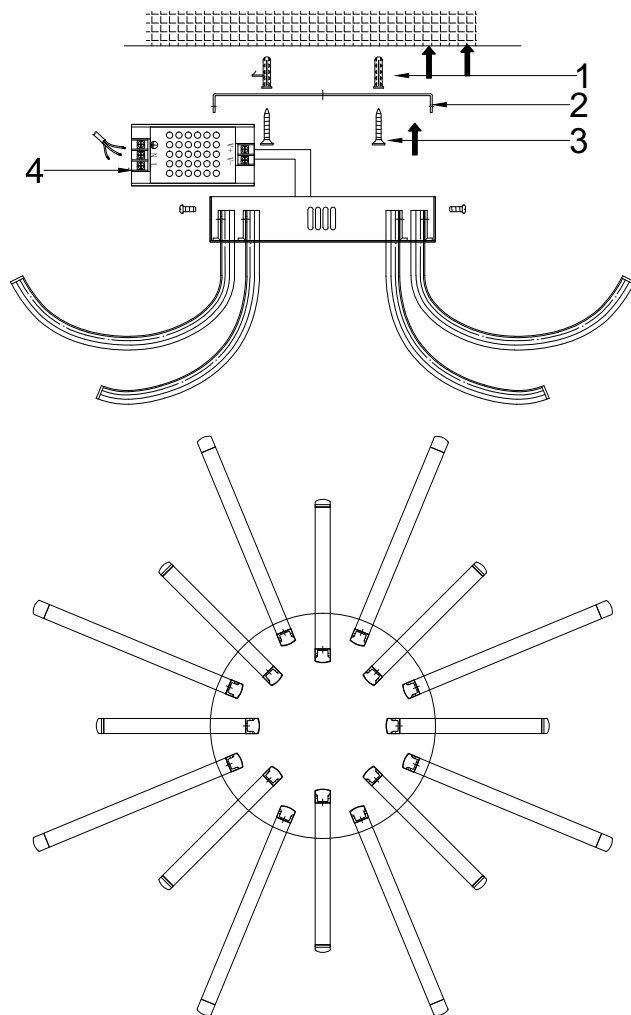

FREYA
TRADITION OF QUALITY

Instruction

FR6046CL-L50G

MAX 49W
3000 Lumen

Model: FR6046CL-L50G
Collection: LED
Series: New Series 046

Ceiling Lamps